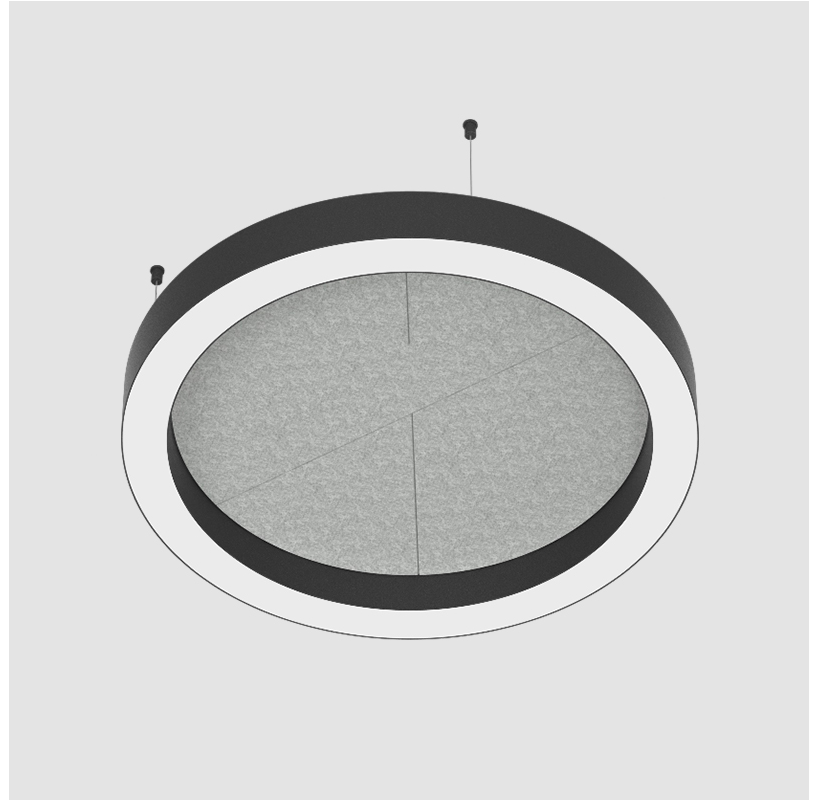

GENERAL

Series: Glorious Slim Acoustic
Partner: Prolicht
Division: Architectural
Installation: Suspension
Product Type: Acoustic
Mounting Location: Ceiling
Light Distribution: Direct / Indirect

PHYSICAL

Shape: Round
Diameter (mm): 800
Diameter (in): 31 1/2
Height (mm): 90
Height (in): 3 9/16
Weight (kg): 9.026
Weight (lbs): 19.90

Diffuser: [PMMA - Opal / Micro-Prism](#)
Fixture Finish: [SSR / BKV / CWI / CRY / HAB / UFT / ITA / RUA / FTG / MYG / LOD / PUS / FRO / FUP / KIA / POP / BLS / SPG / MEY / GOH / CHC / COM / ABZ / JAG / OBR / MOS / ROR](#)
Acoustic Finish: [SFW / CYW / SEE / SYN / MTS / PMB / TTN / CYB / STO / DPE / BES / SHB / ARE / ANE / VRD / CRF](#)
Fixture Material: Aluminum
Primary Material: Acoustic
Cable Details: [2000mm / 78 3/4" or 6000mm / 236 1/4" Transparent Cable](#)

ELECTRICAL

Lamp Type: LED (Zhaga Standard)
Input Wattage (W): 77
Total Output Wattage (W): 70
Dimming: [Non-Dimmable](#)
Driver Included: Yes
Driver Location: Integrated
Driver Type: Constant Current - Universal
Driver Class: Class 2
Input Voltage (V): 120 - 277

LED

Color Temperature (°K): [2700 / 3000 / 3500 / 4000](#)
Max. Delivered Lumen (lm): 9190 / 8883 / 9757 / 9362
Nominal Lumen (lm): Max 12223
CRI: >90 CRI
Lamp Life (hrs): 50000

OPTICAL

RATINGS AND CERTIFICATIONS

Certified By: CSA Certified to UL and CSA Standards
IP rating: IP20